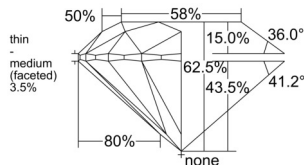

GIA®

FACSIMILE

GIA REPORT 1558553246

Verify this report at GIA.edu

GIA NATURAL DIAMOND DOSSIER®

June 23, 2026
GIA Report Number 1558553246
Shape and Cutting Style ..... Round Brilliant
Measurements ..... 5.77 - 5.81 x 3.62 mm

GRADING RESULTS

Carat Weight ..... 0.75 carat
Color Grade ..... E
Clarity Grade VVS1
Cut Grade ..... Excellent

ADDITIONAL GRADING INFORMATION

Polish ..... Excellent
Symmetry ..... Excellent
Fluorescence ..... Strong Blue
Clarity Characteristics..... Pinpoint, Internal Graining
Inscription(s): GIA 1558553246

PROPORTIONS

GRADING SCALES

GIA COLOR SCALE

COLORLESS	D
	E
	F
	G
	H
	I
	J
NEAR COLORLESS	K
	L
	M
Faint	N
	O
	P
	Q
	R
	S
	T
	U
	V
	W
	X
	Y
Light	Z

GIA CLARITY SCALE

FLAWLESS	VERY VERY SLIGHTLY INCLUDED	VVS₁	VVS₂	VS₁	VS₂	SI₁	SI₂	I₁	I₂	I₃	
											VERY SLIGHTLY INCLUDED
INTERNALLY FLAWLESS											

GIA CUT SCALE

EXCELLENT
VERY GOOD
GOOD
FAIR
POOR