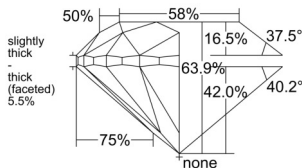

GIA®

FACSIMILE

GIA REPORT 1558538202

Verify this report at GIA.edu

GIA NATURAL DIAMOND DOSSIER®

June 20, 2026
GIA Report Number 1558538202
Shape and Cutting Style ..... Round Brilliant
Measurements ..... 4.93 - 4.97 x 3.17 mm

GRADING RESULTS

Carat Weight ..... 0.50 carat
Color Grade I
Clarity Grade VS1
Cut Grade ..... Very Good

ADDITIONAL GRADING INFORMATION

Polish ..... Excellent
Symmetry ..... Very Good
Fluorescence ..... Strong Blue
Clarity Characteristics ..... Indented Natural
Inscription(s): GIA 1558538202

PROPORTIONS

Profile to actual proportions