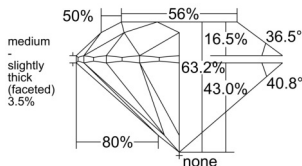

GIA®

FACSIMILE

GIA REPORT 1558529881

Verify this report at gia.edu

GIA NATURAL DIAMOND DOSSIER®

June 22, 2026
GIA Report Number 1558529881
Shape and Cutting Style ..... Round Brilliant
Measurements ..... 6.12 - 6.16 x 3.88 mm

GRADING RESULTS

Carat Weight ..... 0.90 carat
Color Grade ..... K
Clarity Grade SI2
Cut Grade ..... Excellent

ADDITIONAL GRADING INFORMATION

Polish ..... Excellent
Symmetry ..... Excellent
Fluorescence ..... None
Clarity Characteristics ..... Cloud, Crystal
Inscription(s): GIA 1558529881

PROPORTIONS

GRADING SCALES

GIA COLOR SCALE	GIA CLARITY SCALE	GIA CUT SCALE	
COLOREDNESS D	FLAWLESS	EXCELLENT	
E	INTERNALLY FLAWLESS		
F		VVS₁	VERY GOOD
G	VVS₂		
H	VS₁	GOOD	
I	VS₂		
J	SI₁	FAIR	
K	SI₂		
L	I₁	POOR	
M	I₂		
N	I₃		
O			
P			
Q			
R			
S			
T			
U			
V			
W			
X			
Y			
Z