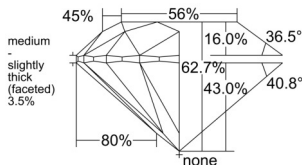

GIA®

FACSIMILE

GIA REPORT 1558529664

Verify this report at GIA.edu

GIA NATURAL DIAMOND DOSSIER®

June 18, 2026
GIA Report Number 1558529664
Shape and Cutting Style ..... Round Brilliant
Measurements ..... 5.36 - 5.40 x 3.37 mm

GRADING RESULTS

Carat Weight ..... 0.60 carat
Color Grade ..... H
Clarity Grade S11
Cut Grade ..... Excellent

ADDITIONAL GRADING INFORMATION

Polish ..... Excellent
Symmetry ..... Excellent
Fluorescence ..... None
Clarity Characteristics ..... Crystal, Feather
Inscription(s): GIA 1558529664

PROPORTIONS

GRADING SCALES

GIA COLOR SCALE

COLOREDNESS	D
	E
	F
	G
	H
	I
	J
NEAR COLORLESS	K
	L
Faint	M
	N
	O
	P
Very Light	R
	S
	T
	U
	V
Light	W
	X
	Y
	Z

GIA CLARITY SCALE

FLAWLESS	INTERNAL FLAWLESS	
		FLAWLESS
VERY VERY SLIGHTLY INCLUDED	VVS₁	
	VVS₂	
VERY SLIGHTLY INCLUDED	VS₁	
	VS₂	
SLIGHTLY INCLUDED	SI₁	
	SI₂	
INCLUDED	I₁	
	I₂	
	I₃	

GIA CUT SCALE

EXCELLENT
VERY GOOD
GOOD
FAIR
POOR