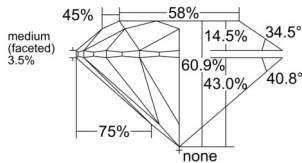

GIA®

FACSIMILE

GIA REPORT 1558528649

Verify this report at GIA.edu

GIA NATURAL DIAMOND DOSSIER®

June 19, 2026
GIA Report Number 1558528649
Shape and Cutting Style ..... Round Brilliant
Measurements ..... 5.11 - 5.13 x 3.12 mm

GRADING RESULTS

Carat Weight ..... 0.50 carat
Color Grade ..... G
Clarity Grade VS1
Cut Grade ..... Excellent

ADDITIONAL GRADING INFORMATION

Polish ..... Excellent
Symmetry ..... Excellent
Fluorescence ..... Medium Blue
Clarity Characteristics ..... Crystal
Inscription(s): GIA 1558528649

PROPORTIONS

Profile to actual proportions

GRADING SCALES

GIA COLOR SCALE

COLOURESS	D
	E
	F
	G
	H
	I
	J
NEAR COLOURESS	K
	L
FAIN	M
	N
	O
	P
VERY LIGHT	Q
	R
	S
	T
	U
	V
	W
	X
	Y
LIGHT	Z

GIA CLARITY SCALE

VERY VERY SLIGHTLY INCLUDED	FLAWLESS
	INTERNALLY FLAWLESS
VERY SLIGHTLY INCLUDED	VVS₁
	VVS₂
SLIGHTLY INCLUDED	VS₁
	VS₂
INCLUDED	SI₁
	SI₂
	I₁
	I₂
	I₃

GIA CUT SCALE

EXCELLENT
VERY GOOD
GOOD
FAIR
POOR