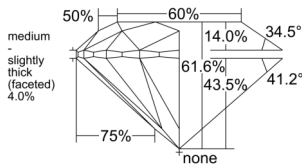

GIA®

FACSIMILE

GIA REPORT 1558527705

Verify this report at GIA.edu

GIA NATURAL DIAMOND DOSSIER®

June 19, 2026
GIA Report Number 1558527705
Shape and Cutting Style ..... Round Brilliant
Measurements ..... 5.06 - 5.11 x 3.13 mm

GRADING RESULTS

Carat Weight ..... 0.50 carat
Color Grade ..... F
Clarity Grade S11
Cut Grade ..... Excellent

ADDITIONAL GRADING INFORMATION

Polish ..... Excellent
Symmetry ..... Excellent
Fluorescence ..... Very Strong Blue
Clarity Characteristics ..... Crystal
Inscription(s): GIA 1558527705

PROPORTIONS

Profile to actual proportions

GRADING SCALES

GIA COLOR SCALE

COLORESS	D
	E
	F
	G
	H
	I
	J
NEAR COLORESS	K
	L
FANIT	M
	N
	O
	P
VERY LIGHT	Q
	R
	S
	T
	U
	V
	W
	X
	Y
LIGHT	Z

GIA CLARITY SCALE

VERY VERY SLIGHTLY INCLUDED	FLAWLESS
	INTERNALLY FLAWLESS
VERY SLIGHTLY INCLUDED	VVS₁
	VVS₂
SLIGHTLY INCLUDED	VS₁
	VS₂
INCLUDED	S1₁
	S1₂
	I₁
	I₂
	I₃

GIA CUT SCALE

EXCELLENT
VERY GOOD
GOOD
FAIR
POOR