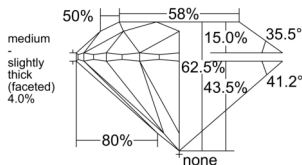

GIA®

FACSIMILE

GIA REPORT 1558525426

Verify this report at GIA.edu

GIA NATURAL DIAMOND DOSSIER®

June 18, 2026
GIA Report Number 1558525426
Shape and Cutting Style ..... Round Brilliant
Measurements ..... 5.11 - 5.14 x 3.20 mm

GRADING RESULTS

Carat Weight ..... 0.52 carat
Color Grade I
Clarity Grade VS1
Cut Grade ..... Excellent

ADDITIONAL GRADING INFORMATION

Polish ..... Excellent
Symmetry ..... Excellent
Fluorescence ..... Strong Blue
Clarity Characteristics..... Crystal, Cloud, Pinpoint
Inspection(s): GIA 1558525426

PROPORTIONS

GRADING SCALES

GIA COLOR SCALE

COLOURLESS	D
	E
	F
	G
	H
	I
	J
NEAR COLOURLESS	K
	L
FAIN	M
	N
	O
	P
VERY LIGHT	Q
	R
	S
	T
	U
	V
	W
	X
	Y
LIGHT	Z

GIA CLARITY SCALE

FLAWLESS	INTERNAL FLAWLESS	
		FLAWLESS
VERY VERY SLIGHTLY INCLUDED	VVS₁	
	VVS₂	
VERY SLIGHTLY INCLUDED	VS₁	
	VS₂	
SLIGHTLY INCLUDED	SI₁	
	SI₂	
INCLUDED	I₁	
	I₂	
	I₃	

GIA CUT SCALE

EXCELLENT
VERY GOOD
GOOD
FAIR
POOR