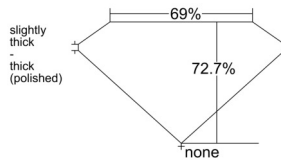

GIA®

FACSIMILE

GIA REPORT 1558523288

Verify this report at GIA.edu

GIA NATURAL DIAMOND DOSSIER®

June 18, 2026
GIA Report Number 1558523288
Shape and Cutting Style ..... Square Modified Brilliant
Measurements ..... 4.63 x 4.61 x 3.35 mm

GRADING RESULTS

Carat Weight ..... 0.60 carat
Color Grade ..... H
Clarity Grade VVS1

ADDITIONAL GRADING INFORMATION

Polish ..... Excellent
Symmetry ..... Excellent
Fluorescence ..... None
Clarity Characteristics ..... Pinpoint
Inscription(s): GIA 1558523288

PROPORTIONS

Profile not to actual proportions

GRADING SCALES

GIA COLOR SCALE		GIA CLARITY SCALE			
COLORLESS	D	VERY VERY SLIGHTLY INCLUDED	FLAWLESS		
	E		INTERNALLY FLAWLESS		
	F	VERY SLIGHTLY INCLUDED	VVS₁		
	G		VVS₂		
	H		VS₁		
	NEAR COLORLESS	I	SLIGHTLY INCLUDED	VS₂	
		J		SI₁	
		FAINT	K	INCLUDED	SI₂
			L		I₁
			M		I₂
VERY LIGHT			N	INCLD	I₃
			O		
			P		
	Q				
LIGHT	R				
	S				
	T				
	U				
	V				
	Z