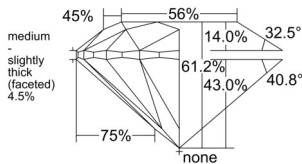

GIA®

FACSIMILE

GIA REPORT 1558521744

Verify this report at GIA.edu

GIA NATURAL DIAMOND DOSSIER®

June 19, 2026
GIA Report Number 1558521744
Shape and Cutting Style ..... Round Brilliant
Measurements ..... 5.10 - 5.11 x 3.13 mm

GRADING RESULTS

Carat Weight ..... 0.50 carat
Color Grade ..... G
Clarity Grade S11
Cut Grade ..... Excellent

ADDITIONAL GRADING INFORMATION

Polish ..... Excellent
Symmetry ..... Excellent
Fluorescence ..... None
Clarity Characteristics ..... Cloud
Inscription(s): GIA 1558521744

PROPORTIONS

Profile to actual proportions