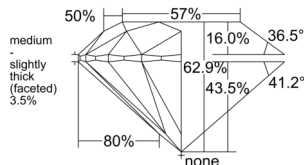

GIA®

FACSIMILE

GIA REPORT

1558519123

Verify this report at GIA.edu

GIA NATURAL DIAMOND DOSSIER®

June 19, 2026
GIA Report Number 1558519123
Shape and Cutting Style ..... Round Brilliant
Measurements ..... 5.68 - 5.70 x 3.58 mm

GRADING RESULTS

Carat Weight ..... 0.71 carat
Color Grade ..... H
Clarity Grade S11
Cut Grade ..... Excellent

ADDITIONAL GRADING INFORMATION

Polish ..... Excellent
Symmetry ..... Excellent
Fluorescence ..... None
Clarity Characteristics ..... Cloud
Inscription(s): GIA 1558519123

PROPORTIONS

Profile to actual proportions