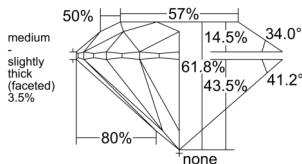

GIA®

FACSIMILE

GIA REPORT 1558517313

Verify this report at GIA.edu

GIA NATURAL DIAMOND DOSSIER®

June 17, 2026
GIA Report Number 1558517313
Shape and Cutting Style ..... Round Brilliant
Measurements ..... 4.43 - 4.46 x 2.75 mm

GRADING RESULTS

Carat Weight ..... 0.33 carat
Color Grade ..... D
Clarity Grade VS1
Cut Grade ..... Excellent

ADDITIONAL GRADING INFORMATION

Polish ..... Excellent
Symmetry ..... Excellent
Fluorescence ..... Medium Blue
Clarity Characteristics ..... Crystal
Inscription(s): GIA 1558517313

PROPORTIONS

Profile to actual proportions