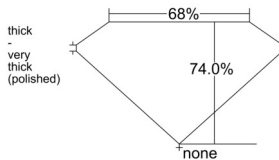

GIA®

FACSIMILE

GIA REPORT 1558516879

Verify this report at GIA.edu

GIA NATURAL DIAMOND DOSSIER®

June 18, 2026
GIA Report Number 1558516879
Shape and Cutting Style ..... Square Modified Brilliant
Measurements ..... 4.87 x 4.78 x 3.54 mm

GRADING RESULTS

Carat Weight ..... 0.72 carat
Color Grade ..... H
Clarity Grade VS1

ADDITIONAL GRADING INFORMATION

Polish ..... Excellent
Symmetry ..... Excellent
Fluorescence ..... None
Clarity Characteristics ..... Cloud, Pinpoint
Inscription(s): GIA 1558516879

PROPORTIONS

Profile not to actual proportions

GRADING SCALES

GIA COLOR SCALE		GIA CLARITY SCALE			
COLORLESS	D	VERY VERY SLIGHTLY INCLUDED	FLAWLESS		
	E		INTERNALLY FLAWLESS		
	F		VVS₁		
	NEAR COLORLESS	G	VERY SLIGHTLY INCLUDED	VVS₂	
		H		VS₁	
		FANT	I	SLIGHTLY INCLUDED	VS₂
			J		SI₁
			K	SI₂	
	LIGHT	L	INCLUDED	I₁	
		M		I₂	
N		I₃			
O					
P					
Q					
R					
S					
T					
U					
V					
W					
X					
Y					
Z