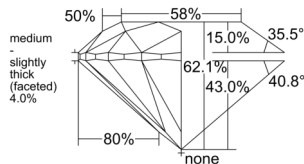

GIA®

FACSIMILE

GIA REPORT

1558497690

Verify this report at GIA.edu

GIA NATURAL DIAMOND DOSSIER®

June 16, 2026
GIA Report Number 1558497690
Shape and Cutting Style ..... Round Brilliant
Measurements ..... 5.07 - 5.09 x 3.16 mm

GRADING RESULTS

Carat Weight ..... 0.50 carat
Color Grade ..... F
Clarity Grade VS2
Cut Grade ..... Excellent

ADDITIONAL GRADING INFORMATION

Polish ..... Excellent
Symmetry ..... Excellent
Fluorescence ..... None
Clarity Characteristics ..... Feather, Cloud, Crystal
Inscription(s): GIA 1558497690

PROPORTIONS

Profile to actual proportions

GRADING SCALES

GIA COLOR SCALE

COLORED	D
	E
	F
	G
	H
	I
	J
NEAR COLORLESS	K
	L
	M
FANT	N
	O
	P
	Q
VERY LIGHT	R
	S
	T
	U
	V
	W
	X
	Y
LIGHT	Z

GIA CLARITY SCALE

FLAWLESS	INTERNAL FLAWLESS	
		FLAWLESS
VERY VERY SLIGHTLY INCLUDED	VVS₁	
	VVS₂	
VERY SLIGHTLY INCLUDED	VS₁	
	VS₂	
SLIGHTLY INCLUDED	SI₁	
	SI₂	
INCLUDED	I₁	
	I₂	
	I₃	

GIA CUT SCALE

EXCELLENT	
	VERY GOOD
GOOD	
FAIR	
POOR