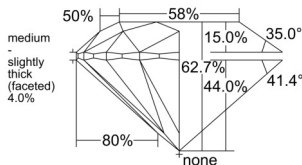

GIA®

FACSIMILE

GIA REPORT 1558476598

Verify this report at GIA.edu

GIA NATURAL DIAMOND DOSSIER®

June 11, 2026
GIA Report Number 1558476598
Shape and Cutting Style ..... Round Brilliant
Measurements ..... 5.68 - 5.72 x 3.58 mm

GRADING RESULTS

Carat Weight ..... 0.71 carat
Color Grade ..... J
Clarity Grade VS2
Cut Grade ..... Excellent

ADDITIONAL GRADING INFORMATION

Polish ..... Excellent
Symmetry ..... Excellent
Fluorescence ..... Faint
Clarity Characteristics ..... Crystal, Cloud
Inscription(s): GIA 1558476598

PROPORTIONS

GRADING SCALES

GIA COLOR SCALE

COLORESS	D
	E
	F
	G
	H
	I
	J
NEAR COLORESS	K
	L
FAIN	M
	N
	O
	P
VERY LIGHT	Q
	R
	S
	T
	U
	V
	W
	X
	Y
LIGHT	Z

GIA CLARITY SCALE

FLAWLESS	INTERNAL FLAWLESS	
		FLAWLESS
VERY VERY SLIGHTLY INCLUDED	VVS₁	
	VVS₂	
VERY SLIGHTLY INCLUDED	VS₁	
	VS₂	
SLIGHTLY INCLUDED	SI₁	
	SI₂	
INCLUDED	I₁	
	I₂	
	I₃	

GIA CUT SCALE

EXCELLENT
VERY GOOD
GOOD
FAIR
POOR