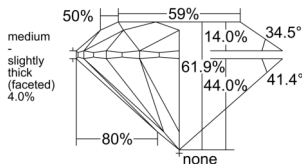

GIA®

FACSIMILE

GIA REPORT 1558475124

Verify this report at GIA.edu

GIA NATURAL DIAMOND DOSSIER®

June 15, 2026
GIA Report Number 1558475124
Shape and Cutting Style ..... Round Brilliant
Measurements ..... 5.07 - 5.09 x 3.15 mm

GRADING RESULTS

Carat Weight ..... 0.50 carat
Color Grade ..... G
Clarity Grade VVS2
Cut Grade ..... Excellent

ADDITIONAL GRADING INFORMATION

Polish ..... Excellent
Symmetry ..... Excellent
Fluorescence ..... None
Clarity Characteristics ..... Feather, Pinpoint
Inscription(s): GIA 1558475124

PROPORTIONS

Profile to actual proportions