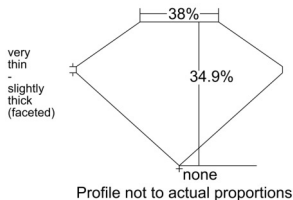

GIA®

FACSIMILE

GIA REPORT 1558470941

Verify this report at GIA.edu

GIA NATURAL DIAMOND DOSSIER®

June 15, 2026
GIA Report Number 1558470941
Shape and Cutting Style ..... Half-Moon Step Cut
Measurements ..... 3.68 x 7.08 x 2.47 mm

GRADING RESULTS

Carat Weight ..... 0.51 carat
Color Grade ..... F
Clarity Grade VS1

ADDITIONAL GRADING INFORMATION

Polish ..... Very Good
Symmetry ..... Good
Fluorescence ..... None
Clarity Characteristics ..... Feather
Inscription(s): GIA 1558470941

PROPORTIONS

GRADING SCALES

GIA COLOR SCALE		GIA CLARITY SCALE			
COLORLESS	D	VERY VERY SLIGHTLY INCLUDED	FLAWLESS		
	E		INTERNALLY FLAWLESS		
	F	VERY SLIGHTLY INCLUDED	VVS₁		
	G		VVS₂		
	H		VS₁		
	NEAR COLORLESS	I	SLIGHTLY INCLUDED	VS₂	
		J		SI₁	
		FAINT	K	INCLUDED	SI₂
			L		I₁
			M		I₂
VERT LIGHT	N	LIGHT	I₃		
	O				
	P				
	Q				
	R