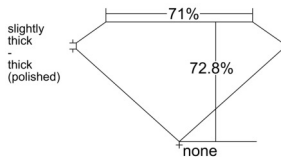

GIA®

FACSIMILE

GIA REPORT 1558459590

Verify this report at GIA.edu

GIA NATURAL DIAMOND DOSSIER®

June 12, 2026
GIA Report Number 1558459590
Shape and Cutting Style ..... Square Modified Brilliant
Measurements ..... 4.89 x 4.84 x 3.52 mm

GRADING RESULTS

Carat Weight ..... 0.71 carat
Color Grade ..... D
Clarity Grade VVS2

ADDITIONAL GRADING INFORMATION

Polish ..... Very Good
Symmetry ..... Very Good
Fluorescence ..... None
Clarity Characteristics ..... Cloud, Pinpoint
Inscription(s): GIA 1558459590

PROPORTIONS

Profile not to actual proportions

GRADING SCALES

GIA COLOR SCALE		GIA CLARITY SCALE			
COLORLESS	D	VERY VERY SLIGHTLY INCLUDED	FLAWLESS		
	E		INTERNALLY FLAWLESS		
	F	VERY SLIGHTLY INCLUDED	VVS₁		
	G		VVS₂		
	H		VS₁		
	NEAR COLORLESS	I	SLIGHTLY INCLUDED	VS₂	
		J		SI₁	
		FAINT	K	INCLUDED	SI₂
			L		I₁
			M		I₂
VERY LIGHT			N	INCLUDED	I₃
			O		
			P		
	Q				
LIGHT	R				
	S				
	T				
	U				
	V				
	Z