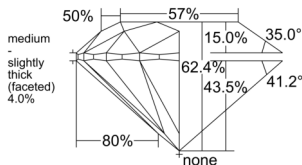

GIA®

FACSIMILE

GIA REPORT

1558453143

Verify this report at GIA.edu

GIA NATURAL DIAMOND DOSSIER®

June 09, 2026
GIA Report Number 1558453143
Shape and Cutting Style ..... Round Brilliant
Measurements ..... 5.69 - 5.72 x 3.56 mm

GRADING RESULTS

Carat Weight ..... 0.71 carat
Color Grade ..... H
Clarity Grade VVS2
Cut Grade ..... Excellent

ADDITIONAL GRADING INFORMATION

Polish ..... Excellent
Symmetry ..... Excellent
Fluorescence ..... Faint
Clarity Characteristics..... Needle, Feather, Pinpoint
Inscription(s): GIA 1558453143

PROPORTIONS

Profile to actual proportions