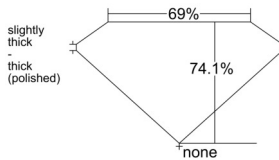

GIA®

FACSIMILE

GIA REPORT 1558447700

Verify this report at GIA.edu

GIA NATURAL DIAMOND DOSSIER®

June 09, 2026
GIA Report Number 1558447700
Shape and Cutting Style ..... Square Modified Brilliant
Measurements ..... 4.24 x 4.22 x 3.12 mm

GRADING RESULTS

Carat Weight ..... 0.50 carat
Color Grade ..... J
Clarity Grade VS1

ADDITIONAL GRADING INFORMATION

Polish ..... Excellent
Symmetry ..... Very Good
Fluorescence ..... Faint
Clarity Characteristics..... Cloud, Needle, Pinpoint
Inscription(s): GIA 1558447700

PROPORTIONS

Profile not to actual proportions

GRADING SCALES

GIA COLOR SCALE		GIA CLARITY SCALE	
COLORLESS	D	VERY VERY SLIGHTLY INCLUDED	FLAWLESS
	E		INTERNALLY FLAWLESS
	F		VVS₁
	G		VVS₂
	H		VS₁
NEAR COLORLESS	I	VERY SLIGHTLY INCLUDED	VS₂
	J		SI₁
	K		SI₂
	L		I₁
	M		I₂
FAINT	N	INCLUDED	I₃
	O		
	P		
	Q		
	R		
VERY LIGHT	S		
	T		
	U		
	V		
	W		
LIGHT	X		
	Y		
	Z