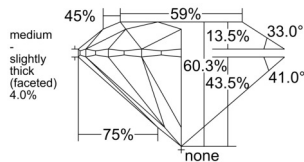

GIA®

FACSIMILE

GIA REPORT 1558444046

Verify this report at GIA.edu

GIA NATURAL DIAMOND DOSSIER®

June 12, 2026
GIA Report Number 1558444046
Shape and Cutting Style ..... Round Brilliant
Measurements ..... 4.83 - 4.86 x 2.92 mm

GRADING RESULTS

Carat Weight ..... 0.42 carat
Color Grade ..... F
Clarity Grade VS2
Cut Grade ..... Excellent

ADDITIONAL GRADING INFORMATION

Polish ..... Excellent
Symmetry ..... Excellent
Fluorescence ..... Faint
Clarity Characteristics ..... Cloud, Crystal, Needle
Inspection(s): GIA 1558444046

PROPORTIONS

Profile to actual proportions

GRADING SCALES

GIA COLOR SCALE	GIA CLARITY SCALE	GIA CUT SCALE	
D	FLAWLESS	EXCELLENT	
E	INTERNALLY FLAWLESS		
F		VVS₁	VERY GOOD
G	VVS₂		
H	VS₁	GOOD	
I	VS₂		
J	SI₁	FAIR	
K	SI₂		
L	I₁	POOR	
M	I₂		
N	I₃		
O			
P			
Q			
R			
S			
T			
U			
V			
W			
X			
Y			
Z