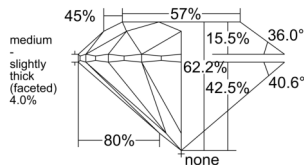

GIA®

FACSIMILE

GIA REPORT 1558439571

Verify this report at GIA.edu

GIA NATURAL DIAMOND DOSSIER®

June 09, 2026
GIA Report Number 1558439571
Shape and Cutting Style ..... Round Brilliant
Measurements ..... 5.20 - 5.24 x 3.25 mm

GRADING RESULTS

Carat Weight ..... 0.55 carat
Color Grade ..... M
Clarity Grade VVS1
Cut Grade ..... Excellent

ADDITIONAL GRADING INFORMATION

Polish ..... Excellent
Symmetry ..... Excellent
Fluorescence ..... None
Clarity Characteristics ..... Pinpoint, Feather
Inscription(s): GIA 1558439571

PROPORTIONS

GRADING SCALES

GIA COLOR SCALE

COLOREDNESS	D
	E
	F
	G
	H
	I
	J
NEAR COLORLESS	K
	L
	M
Faint	N
	O
	P
	Q
	R
	S
	T
	U
	V
	W
	X
	Y
	Z

GIA CLARITY SCALE

VERY VERY SLIGHTLY INCLUDED	FLAWLESS
	INTERNALLY FLAWLESS
VERY SLIGHTLY INCLUDED	VVS₁
	VVS₂
SLIGHTLY INCLUDED	VS₁
	VS₂
INCLUDED	SI₁
	SI₂
INCLUDED	I₁
	I₂
	I₃

GIA CUT SCALE

EXCELLENT
VERY GOOD
GOOD
FAIR
POOR