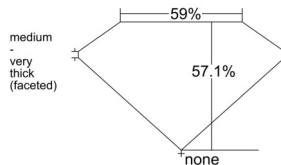

GIA®

FACSIMILE

GIA REPORT 1558434049

Verify this report at GIA.edu

GIA NATURAL DIAMOND DOSSIER®

June 08, 2026
GIA Report Number 1558434049
Shape and Cutting Style ..... Heart Brilliant
Measurements ..... 5.69 x 6.34 x 3.62 mm

GRADING RESULTS

Carat Weight ..... 0.73 carat
Color Grade ..... E
Clarity Grade VVS2

ADDITIONAL GRADING INFORMATION

Polish ..... Excellent
Symmetry ..... Excellent
Fluorescence ..... None
Clarity Characteristics ..... Pinpoint, Feather
Inscription(s): GIA 1558434049

PROPORTIONS

Profile not to actual proportions

GRADING SCALES

GIA COLOR SCALE		GIA CLARITY SCALE	
COLORLESS	D	VERY VERY SLIGHTLY INCLUDED	FLAWLESS
	E		INTERNALLY FLAWLESS
	F		VVS₁
	G		VVS₂
	H		VS₁
	I		VS₂
	J		SI₁
	K		SI₂
	L		I₁
	M		I₂
NEAR COLORLESS	N	SLIGHTLY INCLUDED	I₃
	O		
	P		
	Q		
FAINT	R		
	S		
	T		
	U		
VERY LIGHT	V		
	W		
	X		
	Y		
LIGHT	Z