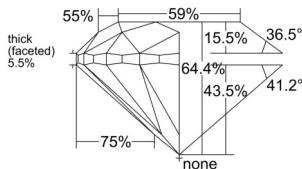

GIA®

FACSIMILE

GIA REPORT 1558429324

Verify this report at GIA.edu

GIA NATURAL DIAMOND DOSSIER®

June 08, 2026
GIA Report Number 1558429324
Shape and Cutting Style ..... Round Brilliant
Measurements ..... 5.99 - 6.03 x 3.87 mm

GRADING RESULTS

Carat Weight ..... 0.90 carat
Color Grade ..... J
Clarity Grade VS2
Cut Grade ..... Very Good

ADDITIONAL GRADING INFORMATION

Polish ..... Excellent
Symmetry ..... Excellent
Fluorescence ..... None
Clarity Characteristics ..... Cloud, Indented Natural
Inscription(s): GIA 1558429324

PROPORTIONS

Profile to actual proportions