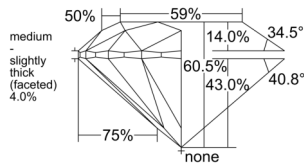

GIA®

FACSIMILE

GIA REPORT 1558416256

Verify this report at GIA.edu

GIA NATURAL DIAMOND DOSSIER®

June 04, 2026
GIA Report Number 1558416256
Shape and Cutting Style ..... Round Brilliant
Measurements ..... 5.11 - 5.15 x 3.10 mm

GRADING RESULTS

Carat Weight ..... 0.50 carat
Color Grade ..... D
Clarity Grade S11
Cut Grade ..... Excellent

ADDITIONAL GRADING INFORMATION

Polish ..... Excellent
Symmetry ..... Excellent
Fluorescence ..... None
Clarity Characteristics ..... Crystal
Inscription(s): GIA 1558416256

PROPORTIONS

Profile to actual proportions

GRADING SCALES

GIA
COLOR
SCALE

COLOURESS	D
	E
	F
	G
	H
	I
	J
NEAR COLOURESS	K
	L
FAIN	M
	N
	O
	P
VERY LIGHT	Q
	R
	S
	T
	U
	V
	W
	X
	Y
LIGHT	Z

GIA
CLARITY
SCALE

VERY VERY SLIGHTLY INCLUDED	FLAWLESS
	INTERNALLY FLAWLESS
VERY SLIGHTLY INCLUDED	VVS₁
	VVS₂
SLIGHTLY INCLUDED	VS₁
	VS₂
INCLUDED	S1₁
	S1₂
	I₁
	I₂
	I₃

GIA
CUT
SCALE

EXCELLENT
VERY GOOD
GOOD
FAIR
POOR