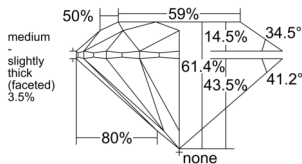

GIA®

FACSIMILE

GIA REPORT 1558400271

Verify this report at GIA.edu

GIA NATURAL DIAMOND DOSSIER®

June 02, 2026
GIA Report Number 1558400271
Shape and Cutting Style ..... Round Brilliant
Measurements ..... 4.30 - 4.33 x 2.65 mm

GRADING RESULTS

Carat Weight ..... 0.30 carat
Color Grade ..... D
Clarity Grade VS1
Cut Grade ..... Excellent

ADDITIONAL GRADING INFORMATION

Polish ..... Excellent
Symmetry ..... Excellent
Fluorescence ..... Medium Blue
Clarity Characteristics..... Crystal, Cloud, Pinpoint, Needle
Inspection(s): GIA 1558400271

PROPORTIONS

Profile to actual proportions