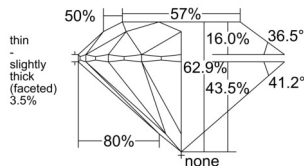

GIA®

FACSIMILE

GIA REPORT 1558394444

Verify this report at GIA.edu

GIA NATURAL DIAMOND DOSSIER®

June 01, 2026
GIA Report Number 1558394444
Shape and Cutting Style ..... Round Brilliant
Measurements ..... 5.04 - 5.08 x 3.18 mm

GRADING RESULTS

Carat Weight ..... 0.50 carat
Color Grade ..... F
Clarity Grade S11
Cut Grade ..... Excellent

ADDITIONAL GRADING INFORMATION

Polish ..... Very Good
Symmetry ..... Excellent
Fluorescence ..... None
Clarity Characteristics ..... Cloud, Feather, Crystal
Inscription(s): GIA 1558394444

PROPORTIONS

GRADING SCALES

GIA COLOR SCALE

COLORED	D
	E
	F
	G
	H
	I
	J
NEAR COLORLESS	K
	L
FAIN	M
	N
	O
	P
VERY LIGHT	Q
	R
	S
	T
	U
	V
	W
	X
	Y
LIGHT	Z

GIA CLARITY SCALE

FLAWLESS	INTERNAL FLAWLESS	
		FLAWLESS
VERY VERY SLIGHTLY INCLUDED	VVS₁	
	VVS₂	
VERY SLIGHTLY INCLUDED	VS₁	
	VS₂	
SLIGHTLY INCLUDED	SI₁	
	SI₂	
INCLUDED	I₁	
	I₂	
	I₃	

GIA CUT SCALE

EXCELLENT
VERY GOOD
GOOD
FAIR
POOR