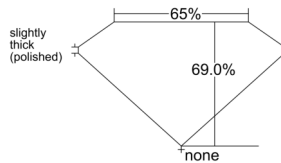

GIA®

FACSIMILE

GIA REPORT 1558390754

Verify this report at GIA.edu

GIA NATURAL DIAMOND DOSSIER®

June 01, 2026
GIA Report Number 1558390754
Shape and Cutting Style ..... Emerald Cut
Measurements ..... 5.77 x 4.24 x 2.93 mm

GRADING RESULTS

Carat Weight ..... 0.70 carat
Color Grade ..... F
Clarity Grade VVS2

ADDITIONAL GRADING INFORMATION

Polish ..... Excellent
Symmetry ..... Very Good
Fluorescence ..... None
Clarity Characteristics ..... Pinpoint, Cloud
Inscription(s): GIA 1558390754

PROPORTIONS

Profile not to actual proportions

GRADING SCALES

GIA COLOR SCALE		GIA CLARITY SCALE			
COLORLESS	D	VERY VERY SLIGHTLY INCLUDED	FLAWLESS		
	E		INTERNALLY FLAWLESS		
	F		VVS₁		
	NEAR COLORLESS	G	VERY SLIGHTLY INCLUDED	VVS₂	
		H		VS₁	
		FANT	I	SLIGHTLY INCLUDED	VS₂
			J		SI₁
	LIGHT	K	INCLUDED	SI₂	
		L		I₁	
		M	NOT GRADED	I₂	
N		I₃			
O					
P					
Q					
R					
S					
T					
U					
V					
W					
X					
Y					
Z