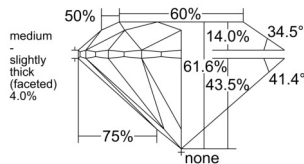

GIA®

FACSIMILE

GIA REPORT 1558379474

Verify this report at GIA.edu

GIA NATURAL DIAMOND DOSSIER®

May 29, 2026
GIA Report Number 1558379474
Shape and Cutting Style ..... Round Brilliant
Measurements ..... 5.09 - 5.11 x 3.14 mm

GRADING RESULTS

Carat Weight ..... 0.50 carat
Color Grade ..... F
Clarity Grade S11
Cut Grade ..... Excellent

ADDITIONAL GRADING INFORMATION

Polish ..... Excellent
Symmetry ..... Excellent
Fluorescence ..... None
Clarity Characteristics ..... Crystal, Feather
Inscription(s): GIA 1558379474

PROPORTIONS

Profile to actual proportions