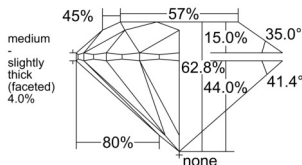

GIA®

FACSIMILE

GIA REPORT 1558375016

Verify this report at GIA.edu

GIA NATURAL DIAMOND DOSSIER®

May 29, 2026
GIA Report Number 1558375016
Shape and Cutting Style ..... Round Brilliant
Measurements ..... 5.74 - 5.78 x 3.62 mm

GRADING RESULTS

Carat Weight ..... 0.74 carat
Color Grade ..... J
Clarity Grade VS1
Cut Grade ..... Excellent

ADDITIONAL GRADING INFORMATION

Polish ..... Excellent
Symmetry ..... Excellent
Fluorescence ..... None
Clarity Characteristics..... Crystal, Pinpoint
Inscription(s): GIA 1558375016

PROPORTIONS

GRADING SCALES

GIA COLOR SCALE

COLORLESS	D
	E
	F
	G
	H
	I
	J
NEAR COLORLESS	K
	L
FAIN	M
	N
	O
	P
VERY LIGHT	Q
	R
	S
	T
	U
	V
	W
	X
	Y
LIGHT	Z

GIA CLARITY SCALE

FLAWLESS	INTERNAL FLAWLESS	
		FLAWLESS
VERY VERY SLIGHTLY INCLUDED	VVS₁	
	VVS₂	
VERY SLIGHTLY INCLUDED	VS₁	
	VS₂	
SLIGHTLY INCLUDED	SI₁	
	SI₂	
INCLUDED	I₁	
	I₂	
	I₃	

GIA CUT SCALE

EXCELLENT
VERY GOOD
GOOD
FAIR
POOR