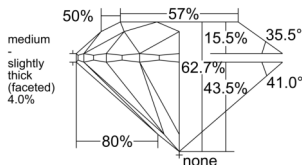

GIA®

FACSIMILE

GIA REPORT 1558374987

Verify this report at GIA.edu

GIA NATURAL DIAMOND DOSSIER®

June 01, 2026
GIA Report Number 1558374987
Shape and Cutting Style ..... Round Brilliant
Measurements ..... 5.07 - 5.09 x 3.19 mm

GRADING RESULTS

Carat Weight ..... 0.51 carat
Color Grade ..... E
Clarity Grade VVS1
Cut Grade ..... Excellent

ADDITIONAL GRADING INFORMATION

Polish ..... Excellent
Symmetry ..... Excellent
Fluorescence ..... Medium Blue
Clarity Characteristics ..... Pinpoint, Feather
Inscription(s): GIA 1558374987

PROPORTIONS

Profile to actual proportions