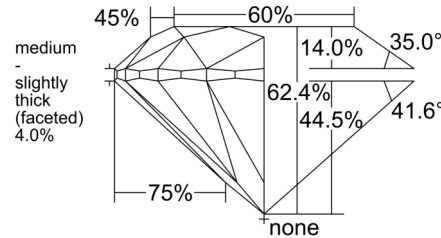

GIA NATURAL DIAMOND GRADING REPORT

June 01, 2026
 GIA Report Number 1558358614
 Shape and Cutting Style Round Brilliant
 Measurements 6.35 - 6.40 x 3.98 mm

GRADING RESULTS

Carat Weight 1.01 carat
 Color Grade G
 Clarity Grade VVS2
 Cut Grade Excellent

Profile to actual proportions

CLARITY CHARACTERISTICS

KEY TO SYMBOLS*

-  Needle
-  Natural
-  Cloud
-  Pinpoint
-  Feather

* Red symbols denote internal characteristics (inclusions). Green or black symbols denote external characteristics (blemishes). Diagram is an approximate representation of the diamond, and symbols shown indicate type, position, and approximate size of clarity characteristics. All clarity characteristics may not be shown. Details of finish are not shown.