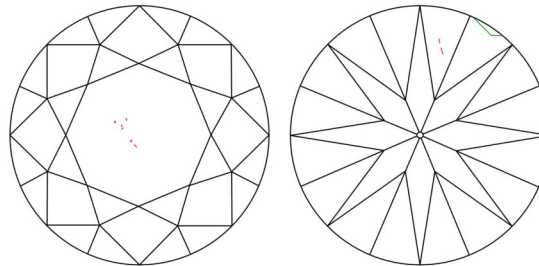

GIA NATURAL DIAMOND GRADING REPORT

June 01, 2026
 GIA Report Number 1558358614
 Shape and Cutting Style Round Brilliant
 Measurements 6.35 - 6.40 x 3.98 mm

GRADING RESULTS

Carat Weight 1.01 carat
 Color Grade G
 Clarity Grade VVS2
 Cut Grade Excellent

ADDITIONAL GRADING INFORMATION

Polish Excellent
 Symmetry Excellent
 Fluorescence None
 Inscription(s): GIA 1558358614

Comments: Additional clouds are not shown. Additional pinpoints are not shown.

PROPORTIONS

Profile to actual proportions

CLARITY CHARACTERISTICS

KEY TO SYMBOLS*

-  Needle
-  Natural
-  Cloud
-  Pinpoint
-  Feather

* Red symbols denote internal characteristics (inclusions). Green or black symbols denote external characteristics (blemishes). Diagram is an approximate representation of the diamond, and symbols shown indicate type, position, and approximate size of clarity characteristics. All clarity characteristics may not be shown. Details of finish are not shown.