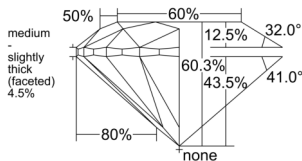

GIA®

FACSIMILE

GIA REPORT 1558340351

Verify this report at GIA.edu

GIA NATURAL DIAMOND DOSSIER®

May 25, 2026
GIA Report Number 1558340351
Shape and Cutting Style ..... Round Brilliant
Measurements ..... 4.31 - 4.33 x 2.61 mm

GRADING RESULTS

Carat Weight ..... 0.30 carat
Color Grade ..... E
Clarity Grade VVS1
Cut Grade ..... Excellent

ADDITIONAL GRADING INFORMATION

Polish ..... Excellent
Symmetry ..... Excellent
Fluorescence ..... Medium Blue
Clarity Characteristics ..... Pinpoint, Feather
Inscription(s): GIA 1558340351

PROPORTIONS

Profile to actual proportions

GRADING SCALES

GIA COLOR SCALE	GIA CLARITY SCALE	GIA CUT SCALE	
D	FLAWLESS	EXCELLENT	
E	INTERNALLY FLAWLESS		
F		VVS₁	VERY GOOD
G	VVS₂		
H	VS₁	GOOD	
I	VS₂		
J	SI₁	FAIR	
K	SI₂		
L	I₁	POOR	
M			
N			
O	I₂		
P			
Q			
R	I₃		
S			
T			
U			
V			
W			
X			
Y			
Z