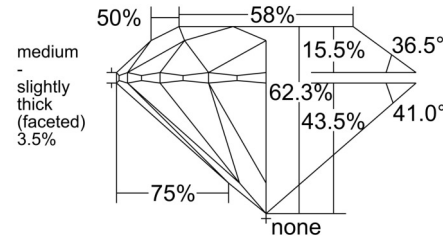

GIA NATURAL DIAMOND GRADING REPORT

May 26, 2026
 GIA Report Number XXXXX27906
 Shape and Cutting Style Round Brilliant
 Measurements 6.43 - 6.46 x 4.02 mm

GRADING RESULTS

Carat Weight 1.03 carat
 Color Grade I
 Clarity Grade VS1
 Cut Grade Excellent

ADDITIONAL GRADING INFORMATION

Polish Excellent
 Symmetry Excellent
 Fluorescence None
 Inscription(s): GIA XXXXX27906

Comments: Additional clouds are not shown. Pinpoints are not shown.

PROPORTIONS

Profile to actual proportions

CLARITY CHARACTERISTICS

KEY TO SYMBOLS*

- Crystal
- Feather
- Cloud

* Red symbols denote internal characteristics (inclusions). Green or black symbols denote external characteristics (blemishes). Diagram is an approximate representation of the diamond, and symbols shown indicate type, position, and approximate size of clarity characteristics. All clarity characteristics may not be shown. Details of finish are not shown.