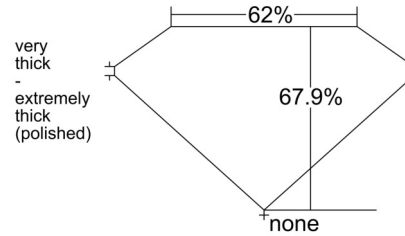

GIA NATURAL DIAMOND GRADING REPORT

May 29, 2026
 GIA Report Number 1558324437
 Shape and Cutting Style .. Round-Cornered Rectangular
 Modified Brilliant
 Measurements 6.64 x 4.81 x 3.27 mm

GRADING RESULTS

Carat Weight 1.03 carat
 Color Grade J
 Clarity Grade VVS1

ADDITIONAL GRADING INFORMATION

Polish Very Good
 Symmetry Excellent
 Fluorescence None
 Inscription(s): GIA 1558324437

PROPORTIONS

Profile not to actual proportions

CLARITY CHARACTERISTICS

KEY TO SYMBOLS*

-  Cloud
-  Feather

* Red symbols denote internal characteristics (inclusions). Green or black symbols denote external characteristics (blemishes). Diagram is an approximate representation of the diamond, and symbols shown indicate type, position, and approximate size of clarity characteristics. All clarity characteristics may not be shown. Details of finish are not shown.