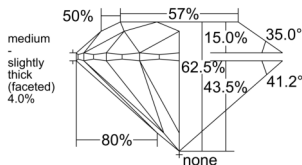

GIA®

FACSIMILE

GIA REPORT 1558318472

Verify this report at GIA.edu

GIA NATURAL DIAMOND DOSSIER®

May 22, 2026
GIA Report Number 1558318472
Shape and Cutting Style ..... Round Brilliant
Measurements ..... 5.66 - 5.69 x 3.55 mm

GRADING RESULTS

Carat Weight ..... 0.70 carat
Color Grade ..... D
Clarity Grade VVS1
Cut Grade ..... Excellent

ADDITIONAL GRADING INFORMATION

Polish ..... Excellent
Symmetry ..... Excellent
Fluorescence ..... Medium Blue
Clarity Characteristics ..... Pinpoint
Inscription(s): GIA 1558318472

PROPORTIONS

GRADING SCALES

GIA COLOR SCALE

COLORLESS	D
	E
	F
	G
	H
	I
	J
NEAR COLORLESS	K
	L
Faint	M
	N
	O
	P
Very Light	Q
	R
	S
	T
	U
	V
Light	W
	X
	Y
	Z

GIA CLARITY SCALE

FLAWLESS	INTERNAL FLAWLESS	
		EXCELLENT
VERY VERY SLIGHTLY INCLUDED	VVS₁	
	VVS₂	
VERY SLIGHTLY INCLUDED	VS₁	
	VS₂	
SLIGHTLY INCLUDED	SI₁	
	SI₂	
INCLUDED	I₁	
	I₂	
	I₃	
POOR		

GIA CUT SCALE

EXCELLENT
VERY GOOD
GOOD
FAIR
POOR