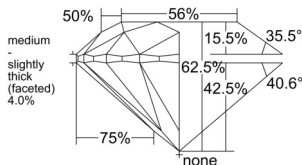

GIA®

FACSIMILE

GIA REPORT 1558289547

Verify this report at GIA.edu

GIA NATURAL DIAMOND DOSSIER®

May 19, 2026
GIA Report Number 1558289547
Shape and Cutting Style ..... Round Brilliant
Measurements ..... 5.63 - 5.68 x 3.54 mm

GRADING RESULTS

Carat Weight ..... 0.70 carat
Color Grade ..... J
Clarity Grade VS2
Cut Grade ..... Excellent

ADDITIONAL GRADING INFORMATION

Polish ..... Excellent
Symmetry ..... Very Good
Fluorescence ..... None
Clarity Characteristics..... Crystal, Needle
Inscription(s): GIA 1558289547

PROPORTIONS

GRADING SCALES

GIA COLOR SCALE	GIA CLARITY SCALE	GIA CUT SCALE	
D	FLAWLESS	EXCELLENT	
E	INTERNALLY FLAWLESS		
F		VVS₁	VERY GOOD
G	VVS₂		
H	VS₁	GOOD	
I	VS₂		
J	SI₁	FAIR	
K	SI₂		
L	I₁	POOR	
M	I₂		
N	I₃		
O			
P			
Q			
R			
S			
T			
U			
V			
W			
X			
Y			
Z