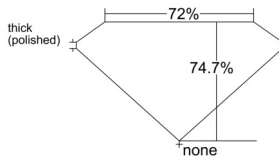

GIA®

FACSIMILE

GIA REPORT 1558285763

Verify this report at GIA.edu

GIA NATURAL DIAMOND DOSSIER®

May 19, 2026
GIA Report Number 1558285763
Shape and Cutting Style ..... Square Modified Brilliant
Measurements ..... 4.87 x 4.76 x 3.56 mm

GRADING RESULTS

Carat Weight ..... 0.70 carat
Color Grade ..... D
Clarity Grade VS2

ADDITIONAL GRADING INFORMATION

Polish ..... Excellent
Symmetry ..... Excellent
Fluorescence ..... None
Clarity Characteristics..... Crystal, Cloud, Feather
Inscription(s): GIA 1558285763

PROPORTIONS

Profile not to actual proportions

GRADING SCALES

GIA COLOR SCALE		GIA CLARITY SCALE			
COLORLESS	D	VERY VERY SLIGHTLY INCLUDED	FLAWLESS		
	E		INTERNALLY FLAWLESS		
	F	VERY SLIGHTLY INCLUDED	VVS₁		
	G		VVS₂		
	H		VS₁		
	NEAR COLORLESS	I	SLIGHTLY INCLUDED	VS₂	
		J		SI₁	
		FAINT	K	INCLUDED	SI₂
			L		I₁
			M		I₂
VERT LIGHT	N	INCLUDED	I₃		
	O				
	P				
	Q				
	R				
LIGHT	S				
	T				
	U				
	V				
	W				
	X				
	Y				
	Z