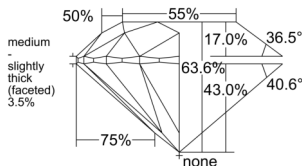

GIA®

FACSIMILE

GIA REPORT 1558279607

Verify this report at GIA.edu

GIA NATURAL DIAMOND DOSSIER®

May 20, 2026
GIA Report Number 1558279607
Shape and Cutting Style ..... Round Brilliant
Measurements ..... 5.85 - 5.90 x 3.73 mm

GRADING RESULTS

Carat Weight ..... 0.80 carat
Color Grade I
Clarity Grade VVS2
Cut Grade ..... Excellent

ADDITIONAL GRADING INFORMATION

Polish ..... Excellent
Symmetry ..... Excellent
Fluorescence ..... None
Clarity Characteristics ..... Feather, Pinpoint
Inscription(s): GIA 1558279607

PROPORTIONS

GRADING SCALES

GIA COLOR SCALE	GIA CLARITY SCALE	GIA CUT SCALE	
D	FLAWLESS	EXCELLENT	
E	INTERNALLY FLAWLESS		
F		VVS₁	VERY GOOD
G	VVS₂		
H	VS₁	GOOD	
I	VS₂		
J	SI₁	FAIR	
K	SI₂		
L	I₁	POOR	
M	I₂		
N	I₃		
O			
P			
Q			
R			
S			
T			
U			
V			
W			
X			
Y			
Z