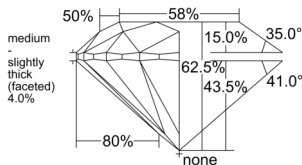

GIA®

FACSIMILE

GIA REPORT 1558274263

Verify this report at GIA.edu

GIA NATURAL DIAMOND DOSSIER®

May 18, 2026
GIA Report Number 1558274263
Shape and Cutting Style ..... Round Brilliant
Measurements ..... 5.49 - 5.53 x 3.44 mm

GRADING RESULTS

Carat Weight ..... 0.65 carat
Color Grade L
Clarity Grade VVS2
Cut Grade ..... Excellent

ADDITIONAL GRADING INFORMATION

Polish ..... Excellent
Symmetry ..... Excellent
Fluorescence ..... Faint
Clarity Characteristics ..... Pinpoint, Feather, Cloud
Inscription(s): GIA 1558274263

PROPORTIONS

GRADING SCALES

GIA COLOR SCALE

COLORESS	D
	E
	F
	G
	H
	I
	J
NEAR COLORESS	K
	L
FAIN	M
	N
	O
	P
	Q
VERY LIGHT	R
	S
	T
	U
	V
	W
	X
	Y
LIGHT	Z

GIA CLARITY SCALE

	FLAWLESS
	INTERNALLY FLAWLESS
VERY VERY SLIGHTLY INCLUDED	VVS₁
	VVS₂
VERY SLIGHTLY INCLUDED	VS₁
	VS₂
SLIGHTLY INCLUDED	SI₁
	SI₂
	I₁
	I₂
INCLUDED	I₃

GIA CUT SCALE

	EXCELLENT
	VERY GOOD
	GOOD
	FAIR
	POOR