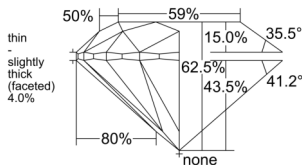

GIA®

FACSIMILE

GIA REPORT 1558273984

Verify this report at GIA.edu

GIA NATURAL DIAMOND DOSSIER®

May 18, 2026
GIA Report Number 1558273984
Shape and Cutting Style ..... Round Brilliant
Measurements ..... 5.92 - 5.95 x 3.71 mm

GRADING RESULTS

Carat Weight ..... 0.81 carat
Color Grade L
Clarity Grade VVS2
Cut Grade ..... Excellent

ADDITIONAL GRADING INFORMATION

Polish ..... Excellent
Symmetry ..... Excellent
Fluorescence ..... Medium Blue
Clarity Characteristics..... Indented Natural, Pinpoint
Inscription(s): GIA 1558273984

PROPORTIONS

GRADING SCALES

GIA COLOR SCALE	GIA CLARITY SCALE	GIA CUT SCALE
COLOURLESS	FLAWLESS	EXCELLENT
D	INTERNALLY FLAWLESS	
E	VVS₁	VERY GOOD
F		
G	VS₁	GOOD
H		
I	SI₁	FAIR
J		
K	I₁	POOR
L		
M	I₂	
N		
O	I₃	
P		
Q		
R		
S		
T		
U		
V		
W		
X		
Y		
Z