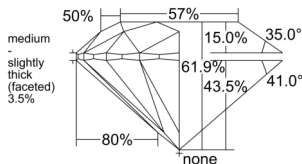

GIA®

FACSIMILE

GIA REPORT 1558273845

Verify this report at GIA.edu

GIA NATURAL DIAMOND DOSSIER®

May 18, 2026
GIA Report Number 1558273845
Shape and Cutting Style ..... Round Brilliant
Measurements ..... 4.30 - 4.31 x 2.67 mm

GRADING RESULTS

Carat Weight ..... 0.30 carat
Color Grade I
Clarity Grade VVS1
Cut Grade ..... Excellent

ADDITIONAL GRADING INFORMATION

Polish ..... Excellent
Symmetry ..... Excellent
Fluorescence ..... None
Clarity Characteristics ..... Cloud, Pinpoint
Inscription(s): GIA 1558273845

PROPORTIONS

GRADING SCALES

GIA COLOR SCALE	GIA CLARITY SCALE	GIA CUT SCALE
COLOURLESS	FLAWLESS	EXCELLENT
D	INTERNALLY FLAWLESS	
E	VVS₁	VERY GOOD
F		
G	VVS₂	
H	VS₁	GOOD
I		
J	VS₂	
K	SI₁	FAIR
L		
M	SI₂	
N	I₁	POOR
O		
P	I₂	
Q	I₃	
R		
S		
T		
U		
V		
W		
X		
Y		
Z