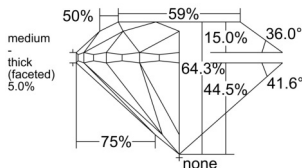

GIA®

FACSIMILE

GIA REPORT 1558256928

Verify this report at GIA.edu

GIA NATURAL DIAMOND DOSSIER®

May 16, 2026
GIA Report Number 1558256928
Shape and Cutting Style ..... Round Brilliant
Measurements ..... 4.62 - 4.66 x 2.98 mm

GRADING RESULTS

Carat Weight ..... 0.40 carat
Color Grade ..... J
Clarity Grade VS1
Cut Grade ..... Very Good

ADDITIONAL GRADING INFORMATION

Polish ..... Very Good
Symmetry ..... Very Good
Fluorescence ..... None
Clarity Characteristics..... Indented Natural, Pinpoint
Inscription(s): GIA 1558256928

PROPORTIONS

Profile to actual proportions