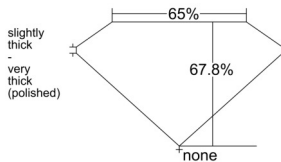

GIA®

FACSIMILE

GIA REPORT 1558244644

Verify this report at GIA.edu

GIA NATURAL DIAMOND DOSSIER®

May 16, 2026
GIA Report Number 1558244644
Shape and Cutting Style ..... **Cut-Cornered Rectangular Modified Brilliant**
Measurements ..... 5.61 x 3.96 x 2.68 mm

GRADING RESULTS

Carat Weight ..... 0.51 carat
Color Grade ..... E
Clarity Grade VS1

ADDITIONAL GRADING INFORMATION

Polish ..... Excellent
Symmetry ..... Excellent
Fluorescence ..... Faint
Clarity Characteristics ..... Crystal
Inscription(s): GIA 1558244644

PROPORTIONS

Profile not to actual proportions

GRADING SCALES

GIA COLOR SCALE		GIA CLARITY SCALE	
COLORLESS	D	VERY VERY SLIGHTLY INCLUDED	FLAWLESS
	E		INTERNALLY FLAWLESS
	F		VVS₁
	G		VVS₂
	H		VS₁
	I		VS₂
	J		SI₁
	K		SI₂
	L		I₁
	M		I₂
NEAR COLORLESS	N	SLIGHTLY INCLUDED	I₃
	O		
	P		
	Q		
	R		
FAINT	S	INCLUDED	
	T		
	U		
	V		
	W		
VERT LIGHT	X		
	Y		
	Z