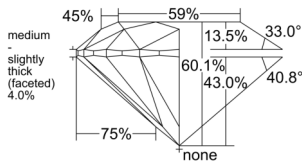

GIA®

FACSIMILE

GIA REPORT 1558242841

Verify this report at GIA.edu

GIA NATURAL DIAMOND DOSSIER®

May 14, 2026
GIA Report Number 1558242841
Shape and Cutting Style ..... Round Brilliant
Measurements ..... 5.17 - 5.19 x 3.11 mm

GRADING RESULTS

Carat Weight ..... 0.51 carat
Color Grade ..... J
Clarity Grade VVS2
Cut Grade ..... Excellent

ADDITIONAL GRADING INFORMATION

Polish ..... Excellent
Symmetry ..... Excellent
Fluorescence ..... None
Clarity Characteristics ..... Pinpoint, Cloud
Inscription(s): GIA 1558242841

PROPORTIONS

Profile to actual proportions

GRADING SCALES

GIA COLOR SCALE	GIA CLARITY SCALE	GIA CUT SCALE	
D	FLAWLESS	EXCELLENT	
E	INTERNALLY FLAWLESS		
F		VVS₁	VERY GOOD
G	VVS₂		
H	VS₁	GOOD	
I	VS₂		
J	SI₁	FAIR	
K	SI₂		
L	I₁	POOR	
M			
N			
O	I₂		
P			
Q	I₃		
R			
S			
T			
U			
V			
W			
X			
Y			
Z