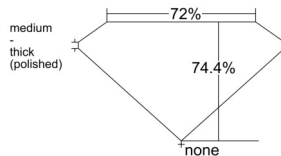

GIA®

FACSIMILE

GIA REPORT 1558234476

Verify this report at gia.edu

GIA NATURAL DIAMOND DOSSIER®

May 12, 2026
GIA Report Number 1558234476
Shape and Cutting Style ..... Square Modified Brilliant
Measurements ..... 4.36 x 4.31 x 3.21 mm

GRADING RESULTS

Carat Weight ..... 0.50 carat
Color Grade ..... F
Clarity Grade VS1

ADDITIONAL GRADING INFORMATION

Polish ..... Excellent
Symmetry ..... Very Good
Fluorescence ..... None
Clarity Characteristics ..... Cloud, Pinpoint
Inscription(s): GIA 1558234476

PROPORTIONS

Profile not to actual proportions

GRADING SCALES

GIA COLOR SCALE		GIA CLARITY SCALE			
COLORLESS	D	VERY VERY SLIGHTLY INCLUDED	FLAWLESS		
	E		INTERNALLY FLAWLESS		
	F	VERY SLIGHTLY INCLUDED	VVS₁		
	G		VVS₂		
	H		VS₁		
	NEAR COLORLESS	I	SLIGHTLY INCLUDED	VS₂	
		J		SI₁	
		FAINT	K	INCLUDED	SI₂
			L		I₁
			M		I₂
VERT LIGHT	N	INCLUDED	I₃		
	O				
	P				
	Q				
	R				
LIGHT	S				
	T				
	U				
	V				
	W				
	Z