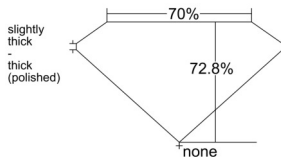

GIA®

FACSIMILE

GIA REPORT 1558233879

Verify this report at GIA.edu

GIA NATURAL DIAMOND DOSSIER®

May 12, 2026
GIA Report Number 1558233879
Shape and Cutting Style ..... Square Modified Brilliant
Measurements ..... 4.05 x 4.04 x 2.94 mm

GRADING RESULTS

Carat Weight ..... 0.42 carat
Color Grade ..... G
Clarity Grade ..... Flawless

ADDITIONAL GRADING INFORMATION

Polish ..... Excellent
Symmetry ..... Very Good
Fluorescence ..... None
Clarity Characteristics..... None
Inscription(s): GIA 1558233879

PROPORTIONS

Profile not to actual proportions

GRADING SCALES

GIA COLOR SCALE		GIA CLARITY SCALE			
COLORLESS	D	VERY VERY SLIGHTLY INCLUDED	FLAWLESS		
	E		INTERNALLY FLAWLESS		
	F	VERY SLIGHTLY INCLUDED	VVS₁		
	G		VVS₂		
	H		VS₁		
	NEAR COLORLESS	I	SLIGHTLY INCLUDED	VS₂	
		J		SI₁	
		FAINT	K	INCLUDED	SI₂
			L		I₁
			M		I₂
VERT LIGHT	N	LIGHT	I₃		
	O				
	P				
	Q				
	R