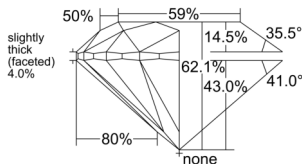

GIA®

FACSIMILE

GIA REPORT 1558214345

Verify this report at gia.edu

GIA NATURAL DIAMOND DOSSIER®

May 14, 2026
GIA Report Number 1558214345
Shape and Cutting Style ..... Round Brilliant
Measurements ..... 4.39 - 4.41 x 2.73 mm

GRADING RESULTS

Carat Weight ..... 0.33 carat
Color Grade ..... G
Clarity Grade VS1
Cut Grade ..... Excellent

ADDITIONAL GRADING INFORMATION

Polish ..... Excellent
Symmetry ..... Excellent
Fluorescence ..... None
Clarity Characteristics ..... Cloud
Inscription(s): GIA 1558214345

PROPORTIONS

Profile to actual proportions