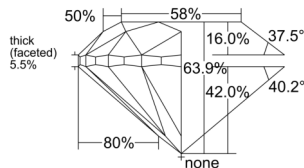

GIA®

FACSIMILE

GIA REPORT 1558211504

Verify this report at GIA.edu

GIA NATURAL DIAMOND DOSSIER®

May 09, 2026
GIA Report Number 1558211504
Shape and Cutting Style ..... Round Brilliant
Measurements ..... 5.77 - 5.79 x 3.70 mm

GRADING RESULTS

Carat Weight ..... 0.80 carat
Color Grade ..... M
Clarity Grade VS1
Cut Grade ..... Very Good

ADDITIONAL GRADING INFORMATION

Polish ..... Excellent
Symmetry ..... Excellent
Fluorescence ..... None
Clarity Characteristics..... Indented Natural, Cloud, Pinpoint
Inscription(s): GIA 1558211504

PROPORTIONS

Profile to actual proportions

GRADING SCALES

GIA COLOR SCALE	GIA CLARITY SCALE	GIA CUT SCALE
Colorless	Flawless	Excellent
Near Colorless	Internally Flawless	
Faint	VVS₁	Very Good
Very Light	VVS₂	
Light	VS₁	Good
	VS₂	
	SI₁	Fair
	SI₂	
	I₁	Poor
	I₂	
	I₃