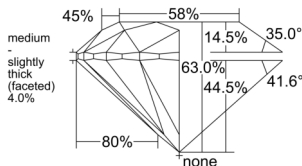

GIA®

FACSIMILE

GIA REPORT 1558211472

Verify this report at GIA.edu

GIA NATURAL DIAMOND DOSSIER®

May 11, 2026
GIA Report Number 1558211472
Shape and Cutting Style ..... Round Brilliant
Measurements ..... 5.04 - 5.06 x 3.19 mm

GRADING RESULTS

Carat Weight ..... 0.50 carat
Color Grade ..... K
Clarity Grade VS1
Cut Grade ..... Excellent

ADDITIONAL GRADING INFORMATION

Polish ..... Excellent
Symmetry ..... Excellent
Fluorescence ..... Faint
Clarity Characteristics ..... Feather
Inscription(s): GIA 1558211472

PROPORTIONS

GRADING SCALES

GIA COLOR SCALE	GIA CLARITY SCALE	GIA CUT SCALE	
D	FLAWLESS	EXCELLENT	
E	INTERNALLY FLAWLESS		
F		VVS₁	VERY GOOD
G	VVS₂		
H	VS₁	GOOD	
I	VS₂		
J	SI₁	FAIR	
K	SI₂		
L	I₁	POOR	
M	I₂		
N	I₃		
O			
P			
Q			
R			
S			
T			
U			
V			
W			
X			
Y			
Z