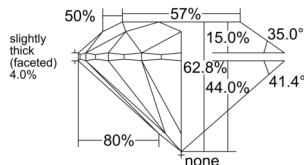

GIA®

FACSIMILE

GIA REPORT

1558211373

Verify this report at GIA.edu

GIA NATURAL DIAMOND DOSSIER®

May 09, 2026
GIA Report Number 1558211373
Shape and Cutting Style ..... Round Brilliant
Measurements ..... 5.05 - 5.07 x 3.18 mm

GRADING RESULTS

Carat Weight ..... 0.50 carat
Color Grade ..... M
Clarity Grade VVS1
Cut Grade ..... Excellent

ADDITIONAL GRADING INFORMATION

Polish ..... Excellent
Symmetry ..... Excellent
Fluorescence ..... None
Clarity Characteristics ..... Cloud, Pinpoint, Feather
Inscription(s): GIA 1558211373

PROPORTIONS

Profile to actual proportions

GRADING SCALES

GIA COLOR SCALE	GIA CLARITY SCALE	GIA CUT SCALE	
D	FLAWLESS	EXCELLENT	
E	INTERNALLY FLAWLESS		
F		VVS₁	VERY GOOD
G	VVS₂		
H	VS₁	GOOD	
I	VS₂		
J	SI₁	FAIR	
K	SI₂		
L	I₁	POOR	
M	I₂		
N	I₃		
O			
P			
Q			
R			
S			
T			
U			
V			
W			
X			
Y			
Z